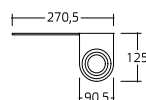

TECHNICAL DATA SHEET

45-601R/L-*

Glass toothbrush holder for washbasin brackets

TOP

PERSPECTIVE

FRONT

SIDE

PRODUCT DATA:

Item code:	45-601R-70, 45-601L-70, 45-601R-75, 45-601L-75
Item Description:	Glass toothbrush holder for washbasin brackets.
Length:	NA
Dimensions:	NA
Includes:	NA
Type:	NA
Flexibility:	Fixed, Sideways adjustable.
Adjustability:	NA
Materials:	Aluminium, Glass.
Finish:	Anodized, Similar stainless steel.
Colour:	NA
Max loading weight:	NA
Max user weight:	NA
Country of Origin:	Italy.