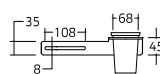

TECHNICAL DATA SHEET

45-601R/L-*

Glass toothbrush holder for washbasin brackets

TOP

PERSPECTIVE

FRONT

SIDE

PRODUCT DATA:

Item code:	45-601R-70, 45-601L-70, 45-601R-75, 45-601L-75
Item Description:	Glass toothbrush holder for washbasin brackets.
Length:	NA
Dimensions:	NA
Includes:	NA
Type:	NA
Flexibility:	Fixed, Sideways adjustable.
Adjustability:	NA
Materials:	Aluminium, Glass.
Finish:	Anodized, Similar stainless steel.
Colour:	NA
Max loading weight:	NA
Max user weight:	NA
Country of Origin:	Italy.