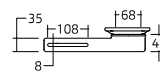

## TECHNICAL DATA SHEET

**45-501R/L-\***

**Glass soap holder  
for washbasin brackets**

TOP

PERSPECTIVE

FRONT

SIDE

### PRODUCT DATA:

<b>Item code:</b>	45-501R-70, 45-501L-70, 45-501R-75, 45-501L-75
<b>Item Description:</b>	Glass soap holder for washbasin brackets
<b>Length:</b>	NA
<b>Dimensions:</b>	NA
<b>Includes:</b>	NA
<b>Type:</b>	NA
<b>Flexibility:</b>	Fixed, Sideways adjustable.
<b>Adjustability:</b>	NA
<b>Materials:</b>	Aluminium, Glass.
<b>Finish:</b>	Anodized, Similar stainless steel.
<b>Colour:</b>	NA
<b>Max loading weight:</b>	NA
<b>Max user weight:</b>	NA
<b>Country of Origin:</b>	Italy.