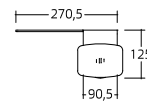

## TECHNICAL DATA SHEET

**45-501R/L-\***

**Glass soap holder  
for washbasin brackets**

TOP

PERSPECTIVE

FRONT

SIDE

### PRODUCT DATA:

<b>Item code:</b>	45-501R-70, 45-501L-70, 45-501R-75, 45-501L-75
<b>Item Description:</b>	Glass soap holder for washbasin brackets
<b>Length:</b>	NA
<b>Dimensions:</b>	NA
<b>Includes:</b>	NA
<b>Type:</b>	NA
<b>Flexibility:</b>	Fixed, Sideways adjustable.
<b>Adjustability:</b>	NA
<b>Materials:</b>	Aluminium, Glass.
<b>Finish:</b>	Anodized, Similar stainless steel.
<b>Colour:</b>	NA
<b>Max loading weight:</b>	NA
<b>Max user weight:</b>	NA
<b>Country of Origin:</b>	Italy.