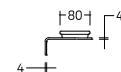

## TECHNICAL DATA SHEET

**45-501R/L-\***

**Glass soap holder  
for washbasin brackets**

TOP

PERSPECTIVE

FRONT

SIDE

### PRODUCT DATA:

<b>Item code:</b>	45-501R-70, 45-501L-70, 45-501R-75, 45-501L-75
<b>Item Description:</b>	Glass soap holder for washbasin brackets
<b>Length:</b>	NA
<b>Dimensions:</b>	NA
<b>Includes:</b>	NA
<b>Type:</b>	NA
<b>Flexibility:</b>	Fixed, Sideways adjustable.
<b>Adjustability:</b>	NA
<b>Materials:</b>	Aluminium, Glass.
<b>Finish:</b>	Anodized, Similar stainless steel.
<b>Colour:</b>	NA
<b>Max loading weight:</b>	NA
<b>Max user weight:</b>	NA
<b>Country of Origin:</b>	Italy.