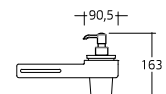

TECHNICAL DATA SHEET

45-401R/L-*

**Glass soap dispenser
for washbasin brackets**

TOP

PERSPECTIVE

FRONT

SIDE

PRODUCT DATA:

Item code:	45-401R-70, 45-401L-70, 45-401R-75, 45-401L-75
Item Description:	Glass soap dispenser for washbasin brackets
Length:	NA
Dimensions:	NA
Includes:	NA
Type:	NA
Flexibility:	Fixed, Sideways adjustable.
Adjustability:	NA
Materials:	Aluminium, Glass.
Finish:	Anodized, Similar stainless steel.
Colour:	NA
Max loading weight:	NA
Max user weight:	NA
Country of Origin:	Italy.