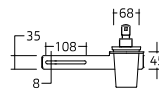

TECHNICAL DATA SHEET

45-401R/L-*

**Glass soap dispenser
for washbasin brackets**

TOP

PERSPECTIVE

FRONT

SIDE

PRODUCT DATA:

Item code:	45-401R-70, 45-401L-70, 45-401R-75, 45-401L-75
Item Description:	Glass soap dispenser for washbasin brackets
Length:	NA
Dimensions:	NA
Includes:	NA
Type:	NA
Flexibility:	Fixed, Sideways adjustable.
Adjustability:	NA
Materials:	Aluminium, Glass.
Finish:	Anodized, Similar stainless steel.
Colour:	NA
Max loading weight:	NA
Max user weight:	NA
Country of Origin:	Italy.