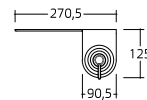

TECHNICAL DATA SHEET

45-401R/L-*

**Glass soap dispenser
for washbasin brackets**

TOP

PERSPECTIVE

FRONT

SIDE

PRODUCT DATA:

Item code:	45-401R-70, 45-401L-70, 45-401R-75, 45-401L-75
Item Description:	Glass soap dispenser for washbasin brackets
Length:	NA
Dimensions:	NA
Includes:	NA
Type:	NA
Flexibility:	Fixed, Sideways adjustable.
Adjustability:	NA
Materials:	Aluminium, Glass.
Finish:	Anodized, Similar stainless steel.
Colour:	NA
Max loading weight:	NA
Max user weight:	NA
Country of Origin:	Italy.