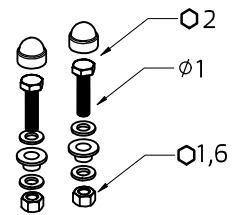

TECHNICAL DATA SHEET

42-2K0-02

Washbasin fixing kit for adjustable washbasin brackets

PERSPECTIVE

PRODUCT DATA:

Item code:	42-2K0-02
Item Description:	Washbasin fixing kit for adjustable washbasin brackets.
Length:	NA
Dimensions:	NA
Includes:	Screws, nuts, washer and white covers.
Type:	NA
Flexibility:	NA
Adjustability:	NA
Materials:	Stainless steel, Nylon.
Finish:	NA
Colour:	NA
Max loading weight:	NA
Max user weight:	NA
Country of Origin:	Italy.