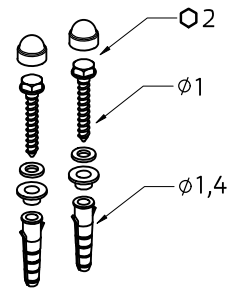

## TECHNICAL DATA SHEET

**42-2K0-01**

### Wall mounting screw kit for washbasins

PERSPECTIVE

### PRODUCT DATA:

<b>Item code:</b>	42-2K0-01
<b>Item Description:</b>	Wall mounting screw kit for washbasins.
<b>Length:</b>	NA
<b>Dimensions:</b>	NA
<b>Includes:</b>	Expansion joints, screws, washers and covers.
<b>Type:</b>	NA
<b>Flexibility:</b>	NA
<b>Adjustability:</b>	NA
<b>Materials:</b>	Stainless steel, Nylon.
<b>Finish:</b>	NA
<b>Colour:</b>	NA
<b>Max loading weight:</b>	NA
<b>Max user weight:</b>	NA
<b>Country of Origin:</b>	Italy.