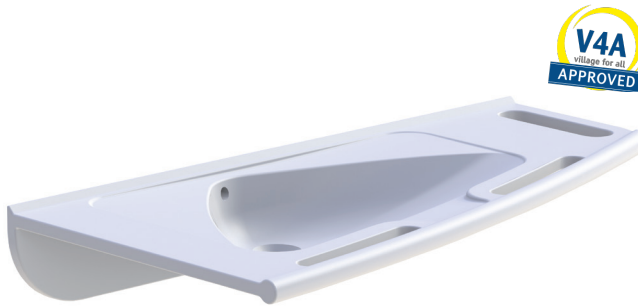

TECHNICAL DATA SHEET

42-207/8-00

Angular ergonomic washbasin - Left,
100 cm – Solid surface

TOP

PERSPECTIVE

FRONT

SIDE

PRODUCT DATA:

Item code:	42-207-00, 42-208-00
Item Description:	Angular ergonomic washbasin - Left, 100 cm - Solid surface.
Length:	100 cm
Dimensions:	100cm x 56cm x 15cm
Includes:	NA
Type:	With overflow hole, without overflow hole.
Flexibility:	Fixed.
Adjustability:	NA
Materials:	Solid Surface.
Finish:	NA
Colour:	*White
Max loading weight:	NA
Max user weight:	NA
Country of Origin:	Italy.