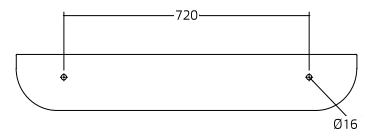

TECHNICAL DATA SHEET

42-207/8-00

Angular ergonomic washbasin - Left,
100 cm – Solid surface

TOP

PERSPECTIVE

FRONT

SIDE

PRODUCT DATA:

Item code:	42-207-00, 42-208-00
Item Description:	Angular ergonomic washbasin - Left, 100 cm - Solid surface.
Length:	100 cm
Dimensions:	100cm x 56cm x 15cm
Includes:	NA
Type:	With overflow hole, without overflow hole.
Flexibility:	Fixed.
Adjustability:	NA
Materials:	Solid Surface.
Finish:	NA
Colour:	*White
Max loading weight:	NA
Max user weight:	NA
Country of Origin:	Italy.