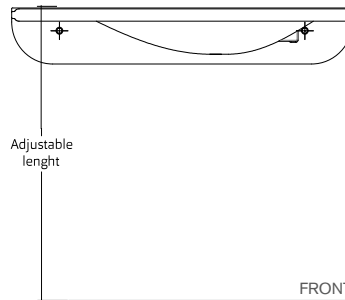

TECHNICAL DATA SHEET

42-207/8-00

Angular ergonomic washbasin - Left,
100 cm – Solid surface

TOP

PERSPECTIVE

FRONT

SIDE

PRODUCT DATA:

Item code:	42-207-00, 42-208-00
Item Description:	Angular ergonomic washbasin - Left, 100 cm - Solid surface.
Length:	100 cm
Dimensions:	100cm x 56cm x 15cm
Includes:	NA
Type:	With overflow hole, without overflow hole.
Flexibility:	Fixed.
Adjustability:	NA
Materials:	Solid Surface.
Finish:	NA
Colour:	*White
Max loading weight:	NA
Max user weight:	NA
Country of Origin:	Italy.