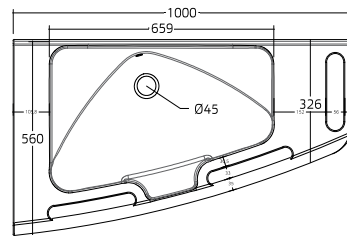

TECHNICAL DATA SHEET

42-207/8-00

Angular ergonomic washbasin - Left,
100 cm – Solid surface

TOP

PERSPECTIVE

FRONT

SIDE

PRODUCT DATA:

Item code:	42-207-00, 42-208-00
Item Description:	Angular ergonomic washbasin - Left, 100 cm - Solid surface.
Length:	100 cm
Dimensions:	100cm x 56cm x 15cm
Includes:	NA
Type:	With overflow hole, without overflow hole.
Flexibility:	Fixed.
Adjustability:	NA
Materials:	Solid Surface.
Finish:	NA
Colour:	*White
Max loading weight:	NA
Max user weight:	NA
Country of Origin:	Italy.