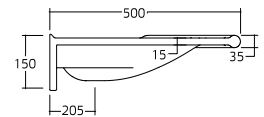

TECHNICAL DATA SHEET

42-207/8-00

Angular ergonomic washbasin - Left,
100 cm – Solid surface

TOP

PERSPECTIVE

FRONT

SIDE

PRODUCT DATA:

Item code:	42-207-00, 42-208-00
Item Description:	Angular ergonomic washbasin - Left, 100 cm - Solid surface.
Length:	100 cm
Dimensions:	100cm x 56cm x 15cm
Includes:	NA
Type:	With overflow hole, without overflow hole.
Flexibility:	Fixed.
Adjustability:	NA
Materials:	Solid Surface.
Finish:	NA
Colour:	*White
Max loading weight:	NA
Max user weight:	NA
Country of Origin:	Italy.