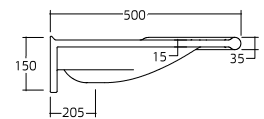

TECHNICAL DATA SHEET

42-205/6-00

**Angular ergonomic washbasin - Right,
100 cm – Solid surface**

TOP

PERSPECTIVE

FRONT

SIDE

BACK

PRODUCT DATA:

Item code:	42-205-00, 42-206-00
Item Description:	Angular ergonomic washbasin - Right, 100 cm - Solid surface.
Length:	100 cm
Dimensions:	100cm x 56cm x 15cm
Includes:	NA
Type:	With overflow hole, without overflow hole.
Flexibility:	Fixed.
Adjustability:	NA
Materials:	Solid Surface.
Finish:	NA
Colour:	*White
Max loading weight:	NA
Max user weight:	NA
Country of Origin:	Italy.