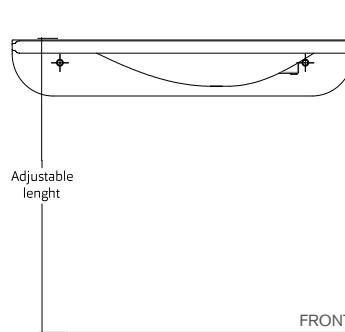

TECHNICAL DATA SHEET

42-205/6-00

**Angular ergonomic washbasin - Right,
100 cm – Solid surface**

TOP

PERSPECTIVE

FRONT

SIDE

BACK

PRODUCT DATA:

Item code:	42-205-00, 42-206-00
Item Description:	Angular ergonomic washbasin - Right, 100 cm - Solid surface.
Length:	100 cm
Dimensions:	100cm x 56cm x 15cm
Includes:	NA
Type:	With overflow hole, without overflow hole.
Flexibility:	Fixed.
Adjustability:	NA
Materials:	Solid Surface.
Finish:	NA
Colour:	*White
Max loading weight:	NA
Max user weight:	NA
Country of Origin:	Italy.