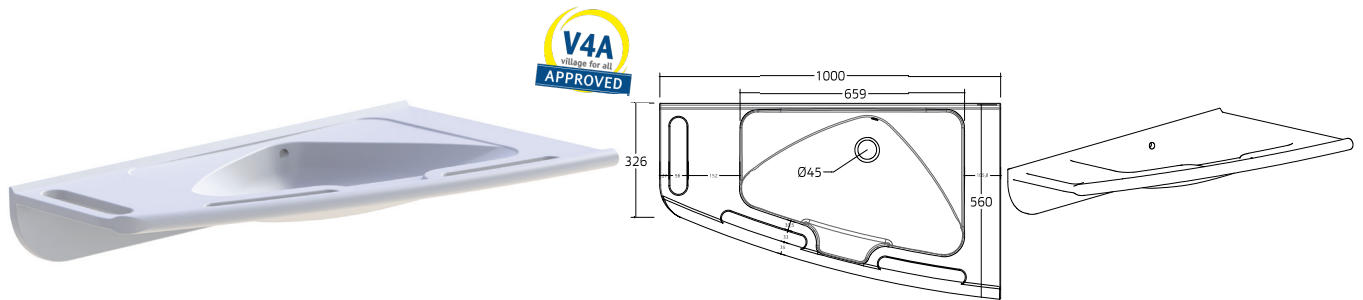

TECHNICAL DATA SHEET

42-205/6-00

**Angular ergonomic washbasin - Right,
100 cm – Solid surface**

TOP

PERSPECTIVE

FRONT

SIDE

BACK

PRODUCT DATA:

Item code:	42-205-00, 42-206-00
Item Description:	Angular ergonomic washbasin - Right, 100 cm - Solid surface.
Length:	100 cm
Dimensions:	100cm x 56cm x 15cm
Includes:	NA
Type:	With overflow hole, without overflow hole.
Flexibility:	Fixed.
Adjustability:	NA
Materials:	Solid Surface.
Finish:	NA
Colour:	*White
Max loading weight:	NA
Max user weight:	NA
Country of Origin:	Italy.