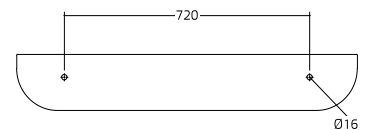

TECHNICAL DATA SHEET

42-205/6-00

**Angular ergonomic washbasin - Right,
100 cm – Solid surface**

TOP

PERSPECTIVE

FRONT

SIDE

BACK

PRODUCT DATA:

Item code:	42-205-00, 42-206-00
Item Description:	Angular ergonomic washbasin - Right, 100 cm - Solid surface.
Length:	100 cm
Dimensions:	100cm x 56cm x 15cm
Includes:	NA
Type:	With overflow hole, without overflow hole.
Flexibility:	Fixed.
Adjustability:	NA
Materials:	Solid Surface.
Finish:	NA
Colour:	*White
Max loading weight:	NA
Max user weight:	NA
Country of Origin:	Italy.