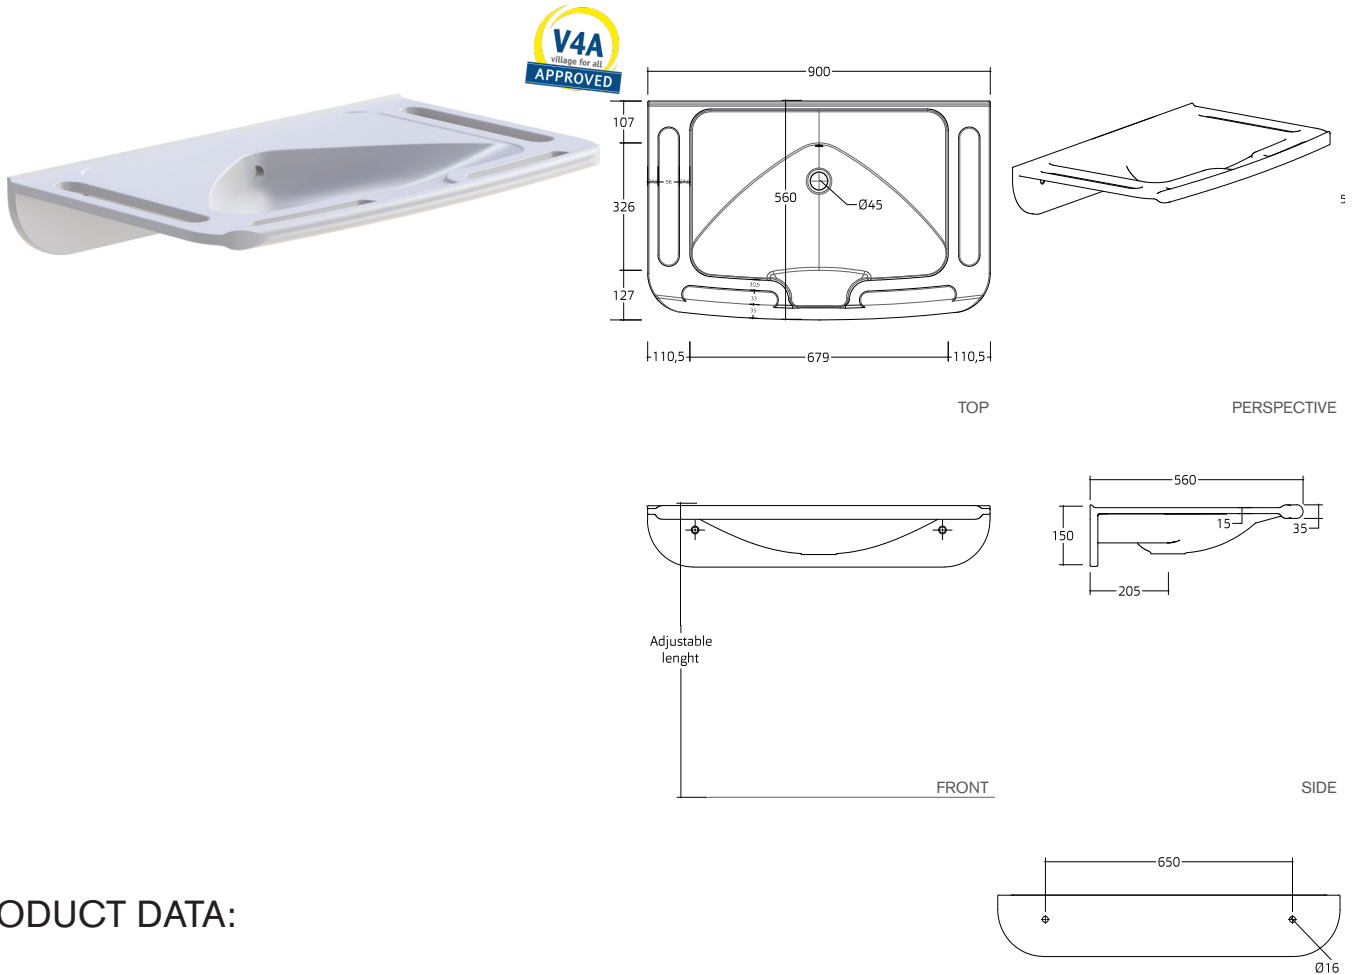

## TECHNICAL DATA SHEET

42-203/4-00

**Ergonomic washbasin**

90 cm – Solid surface

### PRODUCT DATA:

<b>Item code:</b>	42-203-00, 42-204-00
<b>Item Description:</b>	Ergonomic washbasin, 90 cm Solid surface.
<b>Length:</b>	90 cm
<b>Dimensions:</b>	90cm x 56cm x 15cm
<b>Includes:</b>	NA
<b>Type:</b>	With overflow hole, without overflow hole.
<b>Flexibility:</b>	Fixed.
<b>Adjustability:</b>	NA
<b>Materials:</b>	Solid Surface.
<b>Finish:</b>	NA
<b>Colour:</b>	*White
<b>Max loading weight:</b>	NA
<b>Max user weight:</b>	NA
<b>Country of Origin:</b>	Italy.