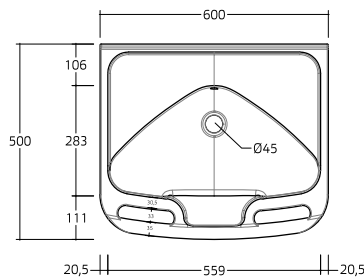

TECHNICAL DATA SHEET

42-201/2-00

Ergonomic washbasin

60 cm – Solid surface

TOP

PERSPECTIVE

FRONT

SIDE

BACK

PRODUCT DATA:

Item code:	42-201-00, 42-202-00
Item Description:	Ergonomic washbasin, 60 cm Solid surface.
Length:	60 cm
Dimensions:	60cm x 50cm x 15cm
Includes:	NA
Type:	With overflow hole, without overflow hole.
Flexibility:	Fixed.
Adjustability:	NA
Materials:	Solid Surface.
Finish:	NA
Colour:	*White
Max loading weight:	NA
Max user weight:	NA
Country of Origin:	Italy.