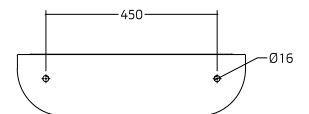

TECHNICAL DATA SHEET

42-201/2-00

Ergonomic washbasin

60 cm – Solid surface

TOP

PERSPECTIVE

FRONT

SIDE

BACK

PRODUCT DATA:

Item code:	42-201-00, 42-202-00
Item Description:	Ergonomic washbasin, 60 cm Solid surface.
Length:	60 cm
Dimensions:	60cm x 50cm x 15cm
Includes:	NA
Type:	With overflow hole, without overflow hole.
Flexibility:	Fixed.
Adjustability:	NA
Materials:	Solid Surface.
Finish:	NA
Colour:	*White
Max loading weight:	NA
Max user weight:	NA
Country of Origin:	Italy.