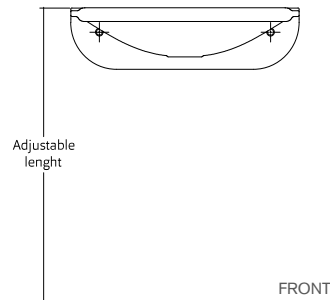

TECHNICAL DATA SHEET

42-201/2-00

Ergonomic washbasin

60 cm – Solid surface

TOP

PERSPECTIVE

FRONT

SIDE

BACK

PRODUCT DATA:

Item code:	42-201-00, 42-202-00
Item Description:	Ergonomic washbasin, 60 cm Solid surface.
Length:	60 cm
Dimensions:	60cm x 50cm x 15cm
Includes:	NA
Type:	With overflow hole, without overflow hole.
Flexibility:	Fixed.
Adjustability:	NA
Materials:	Solid Surface.
Finish:	NA
Colour:	*White
Max loading weight:	NA
Max user weight:	NA
Country of Origin:	Italy.