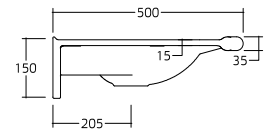

TECHNICAL DATA SHEET

42-201/2-00

Ergonomic washbasin

60 cm – Solid surface

TOP

PERSPECTIVE

FRONT

SIDE

BACK

PRODUCT DATA:

Item code:	42-201-00, 42-202-00
Item Description:	Ergonomic washbasin, 60 cm Solid surface.
Length:	60 cm
Dimensions:	60cm x 50cm x 15cm
Includes:	NA
Type:	With overflow hole, without overflow hole.
Flexibility:	Fixed.
Adjustability:	NA
Materials:	Solid Surface.
Finish:	NA
Colour:	*White
Max loading weight:	NA
Max user weight:	NA
Country of Origin:	Italy.