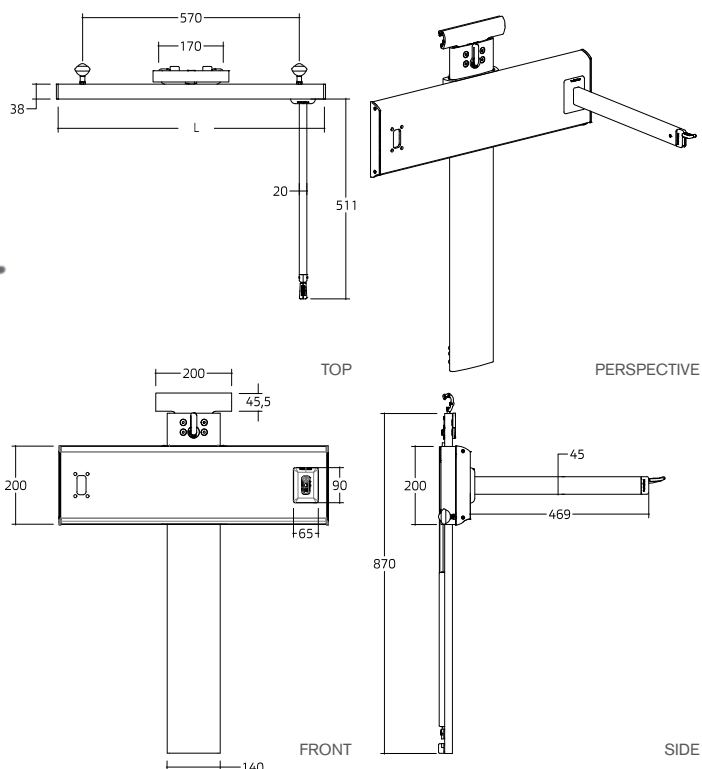

TECHNICAL DATA SHEET

41-181-*

Zero-Gravity. Washbasin bracket for horizontal track, height and sideways adjustable

PRODUCT DATA:

Item code:	41-181-70, 41-182-70, 41-183-70, 41-181-75, 41-182-75, 41-183-75.
Item Description:	Zero-Gravity. Washbasin bracket for horiz. track, h. /sideways adjust.
Length:	70cm, 100cm, 110cm.
Dimensions:	NA
Includes:	NA
Type:	NA
Flexibility:	Removable, Height and sideways adjustable.
Adjustability:	Zero-gravity. Adjustable.
Materials:	Aluminium, ABS, Stainless Steel, Nylon.
Finish:	Anodized, Similar stainless steel.
Colour:	NA
Max loading weight:	NA
Max user weight:	150 kg - 330 lbs/1m
Country of Origin:	Italy.