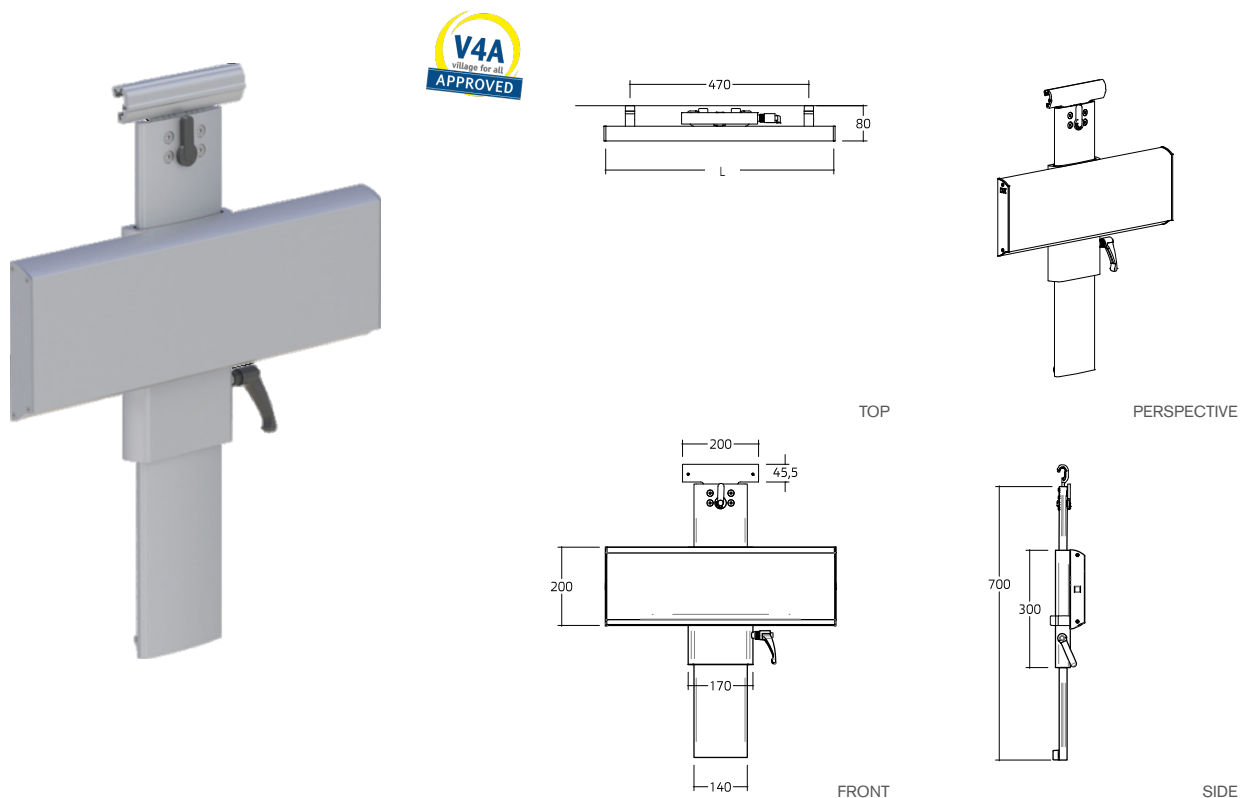

## TECHNICAL DATA SHEET

41-141-\*

### Washbasin bracket for horizontal track height and sideways adjustable

### PRODUCT DATA:

<b>Item code:</b>	41-141-70, 41-142-70, 41-143-70, 41-141-75, 41-142-75, 41-143-75.
<b>Item Description:</b>	Washbasin bracket for horiz. track height and sideways adjustable.
<b>Length:</b>	NA
<b>Dimensions:</b>	60cm, 90cm, 100cm.
<b>Includes:</b>	NA
<b>Type:</b>	NA
<b>Flexibility:</b>	NA
<b>Adjustability:</b>	Removable, Height and sideways adjustable.
<b>Materials:</b>	Manually adjustable.
<b>Finish:</b>	Aluminium, ABS, Stainless Steel, Nylon.
<b>Colour:</b>	Anodized, Similar stainless steel.
<b>Max loading weight:</b>	NA
<b>Max user weight:</b>	150 kg - 330 lbs/1m
<b>Country of Origin:</b>	Italy.