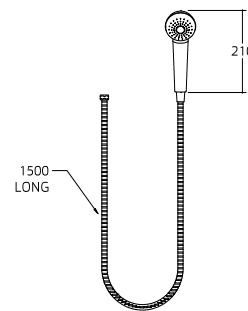

TECHNICAL DATA SHEET

35-201-75

Shower head

with adjustable jet and flexible hose

TOP

PERSPECTIVE

FRONT

SIDE

PRODUCT DATA:

Item code:	35-201-75
Item Description:	Shower head with adjustable jet and flexible hose.
Length:	150cm
Dimensions:	NA
Includes:	NA
Type:	NA
Flexibility:	NA
Adjustability:	NA
Materials:	Aluminium, ABS, Stainless Steel, Nylon, Brass.
Finish:	Similar stainless steel.
Colour:	NA
Max loading weight:	NA
Max user weight:	NA
Country of Origin:	Italy.