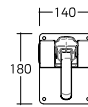

TECHNICAL DATA SHEET

22-10X-*-A/C

Wall mounted lift-up arm support

TOP

PERSPECTIVE

FRONT

SIDE

BACK

PRODUCT DATA:

Item code:	22-101-*-A/C, 22-102-*-A/C, 22-103-*-A/C
Item Description:	Wall mounted lift-up arm support.
Length:	60cm, 75cm & 90cm.
Dimensions:	NA
Includes:	NA
Type:	NA
Flexibility:	Fixed.
Adjustability:	NA
Materials:	Aluminium, Stainless steel, ABS, Nylon.
Finish:	Anodized, Similar stainless steel.
Colour:	*White; red; blue; black; dark grey.
Max loading weight:	NA
Max user weight:	150 kg - 330 lbs/1 m
Country of Origin:	Italy.