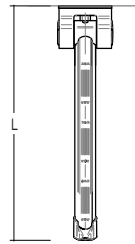

TECHNICAL DATA SHEET

22-10X-*-A/C

Wall mounted lift-up arm support

TOP

PERSPECTIVE

FRONT

SIDE

BACK

PRODUCT DATA:

Item code:	22-101-*-A/C, 22-102-*-A/C, 22-103-*-A/C
Item Description:	Wall mounted lift-up arm support.
Length:	60cm, 75cm & 90cm.
Dimensions:	NA
Includes:	NA
Type:	NA
Flexibility:	Fixed.
Adjustability:	NA
Materials:	Aluminium, Stainless steel, ABS, Nylon.
Finish:	Anodized, Similar stainless steel.
Colour:	*White; red; blue; black; dark grey.
Max loading weight:	NA
Max user weight:	150 kg - 330 lbs/1 m
Country of Origin:	Italy.