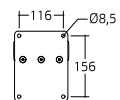

TECHNICAL DATA SHEET

22-10X-*-A/C

Wall mounted lift-up arm support

TOP

PERSPECTIVE

FRONT

SIDE

BACK

PRODUCT DATA:

Item code:	22-101-*-A/C, 22-102-*-A/C, 22-103-*-A/C
Item Description:	Wall mounted lift-up arm support.
Length:	60cm, 75cm & 90cm.
Dimensions:	NA
Includes:	NA
Type:	NA
Flexibility:	Fixed.
Adjustability:	NA
Materials:	Aluminium, Stainless steel, ABS, Nylon.
Finish:	Anodized, Similar stainless steel.
Colour:	*White; red; blue; black; dark grey.
Max loading weight:	NA
Max user weight:	150 kg - 330 lbs/1 m
Country of Origin:	Italy.