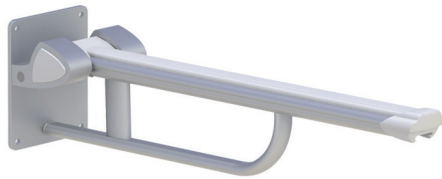

TECHNICAL DATA SHEET

22-10X-*-A/C

Wall mounted lift-up arm support

TOP

PERSPECTIVE

FRONT

SIDE

BACK

PRODUCT DATA:

Item code:	22-101-*-A/C, 22-102-*-A/C, 22-103-*-A/C
Item Description:	Wall mounted lift-up arm support.
Length:	60cm, 75cm & 90cm.
Dimensions:	NA
Includes:	NA
Type:	NA
Flexibility:	Fixed.
Adjustability:	NA
Materials:	Aluminium, Stainless steel, ABS, Nylon.
Finish:	Anodized, Similar stainless steel.
Colour:	*White; red; blue; black; dark grey.
Max loading weight:	NA
Max user weight:	150 kg - 330 lbs/1 m
Country of Origin:	Italy.

BLACK Colour code 30	WHITE Colour code 00	RED Colour code 10	BLUE Colour code 20	DARK GREY Colour code 35	ANODIZED Colour code -A	SIMILAR STAINLESS STEEL Colour code -C
-----------------------------------	-----------------------------------	---------------------------------	----------------------------------	---------------------------------------	--------------------------------------	---